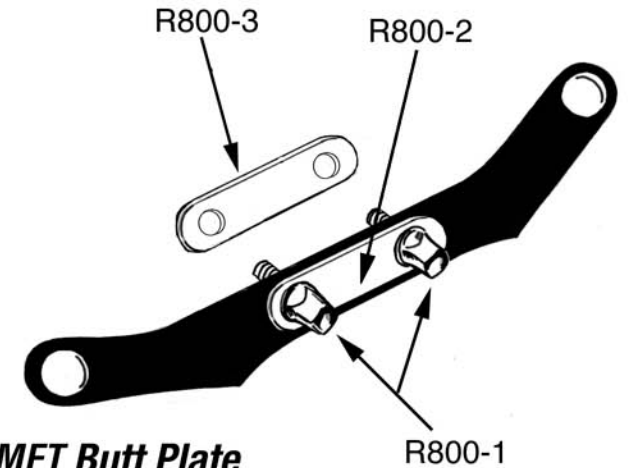

MFT Butt Plate

R801 (complete - for 14")