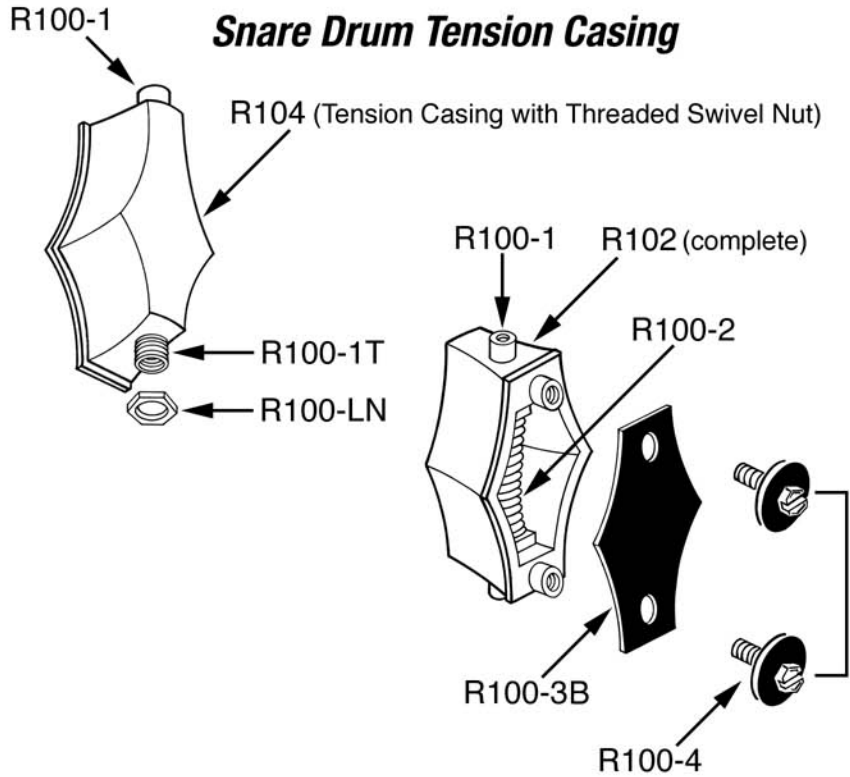

## SFT Snare Strainer

R401 (complete - short)  
 R402 (complete - long)