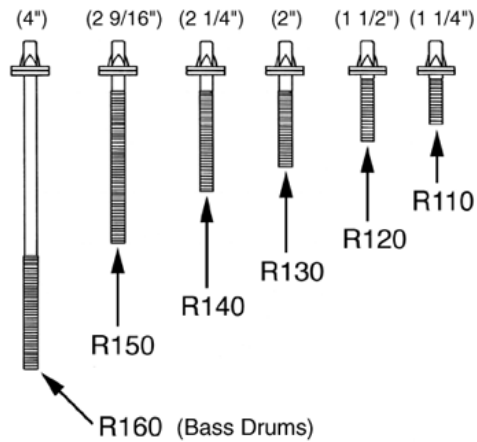

Miscellaneous Hardware

Tension Rods

Swivel Nuts

Tri-Flange Hoops (Rims)

- R 8-4 (8" - 4)
- R 10-6 (10" - 6)
- R 10-6S (10" - 6, Snare Side)
- R 12-6 (12" - 6)
- R 12-8B (12" - 8, Batter Side)
- R 12-8S (12" - 8, Snare Side)
- R 13-6 (13" - 6)
- R 13-8B (13" - 8, Batter Side)
- R 13-8S (13" - 8, Snare Side)
- R 14-10B (14" - 10, Batter Side)
- R 14-10S (14" - 10, Snare Side)
- R 15-8 (15" - 8)
- R 16-8 (16" - 8)
- R 18-8 (18" - 8)