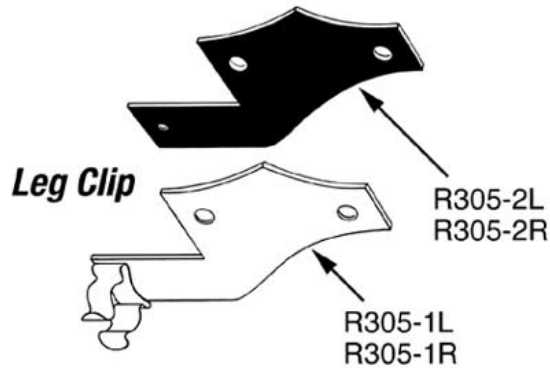

Bass Drum Hardware

Bass Drum Tension Casing

Spur Mounting Bracket

Bass Drum Hoops 16"-26"

Wood Hoops- Stained,
Gloss or Vintage

- R16
- R18
- R20
- R22
- R24
- R26

Gloss Black
with Inlay

- R16I
- R18I
- R20I
- R22I
- R24I
- R26I

Felt Strip Muffler

Bass Drum Heads

see price list for sizes and styles