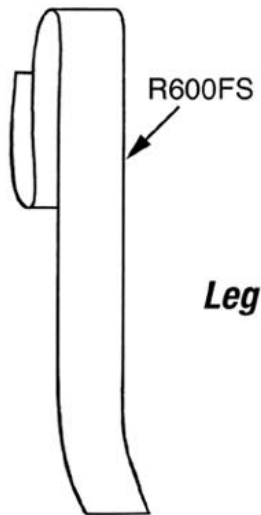

Bass Drum Hardware

Bass Drum Tension Casing

Spur Mounting Bracket

Bass Drum Hoops 16"-26"

Wood Hoops- Stained,
Gloss or Vintage

- R16
- R18
- R20
- R22
- R24
- R26

Gloss Black
with Inlay

- R16I
- R18I
- R20I
- R22I
- R24I
- R26I

Felt Strip Muffler

Bass Drum Heads

see price list for sizes and styles