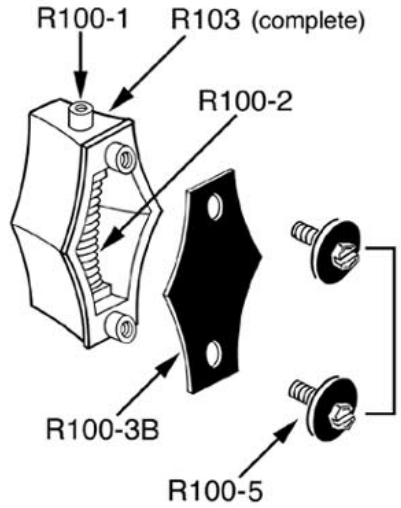

Bass Drum Hardware

Bass Drum Tension Casing

Spur Mounting Bracket

Bass Drum Hoops 16"-26"

Wood Hoops- Stained,
Gloss or Vintage

- R16
- R18
- R20
- R22
- R24
- R26

Gloss Black
with Inlay

- R16I
- R18I
- R20I
- R22I
- R24I
- R26I

Felt Strip Muffler

Bass Drum Heads

see price list for sizes and styles