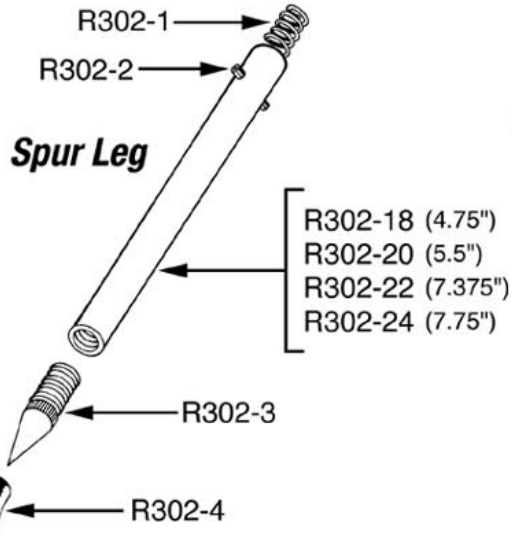

Bass Drum Hardware

Bass Drum Tension Casing

Spur Mounting Bracket

Bass Drum Hoops 16"-26"

Wood Hoops- Stained,
Gloss or Vintage

- R16
- R18
- R20
- R22
- R24
- R26

Gloss Black
with Inlay

- R16I
- R18I
- R20I
- R22I
- R24I
- R26I

Felt Strip Muffler

Bass Drum Heads

see price list for sizes and styles