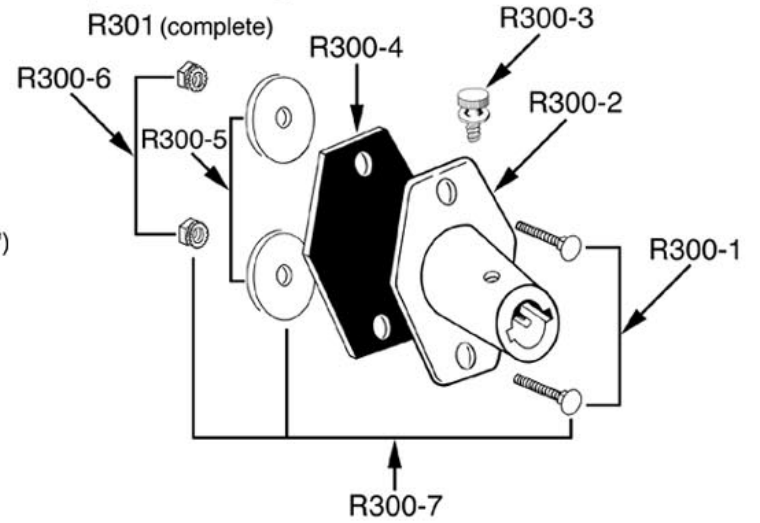

Bass Drum Hardware

Bass Drum Tension Casing

Spur Mounting Bracket

Bass Drum Hoops 16"-26"

Wood Hoops- Stained,
Gloss or Vintage

- R16
- R18
- R20
- R22
- R24
- R26

Gloss Black
with Inlay

- R16I
- R18I
- R20I
- R22I
- R24I
- R26I

Felt Strip Muffler

Bass Drum Heads

see price list for sizes and styles