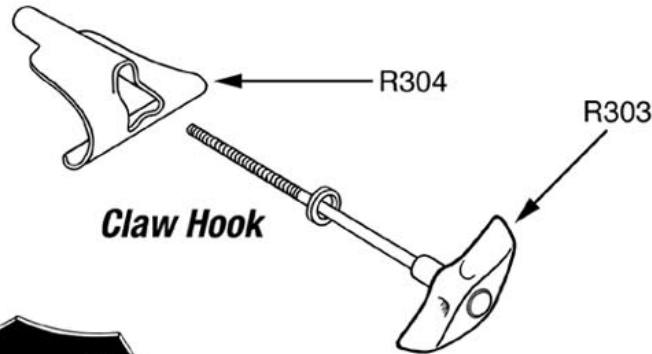

Bass Drum Hardware

Bass Drum Tension Casing

Spur Mounting Bracket

Bass Drum Hoops 16"-26"

Wood Hoops- Stained,
Gloss or Vintage

- R16
- R18
- R20
- R22
- R24
- R26

Gloss Black
with Inlay

- R16I
- R18I
- R20I
- R22I
- R24I
- R26I

Felt Strip Muffler

Bass Drum Heads

see price list for sizes and styles